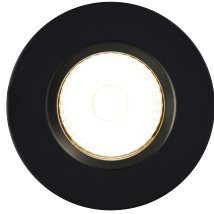

# FREMONT 1-KIT IP65 2700K | DOWNLIGHT | BLACK nordlux®

2310026003

Voltage (V): 220-240 Volt  
IP degree: IP65  
Class (Class 1, Class 2, Class 3):  
Class 2 (Double isolated)  
Bulb base: LED Module  
Dimmerable: True  
Parallel connection: True

Primary material: Metal  
Secondary material: Plastic  
Colour: Black

Height (cm): 5.4  
Built In Spot Diameter (cm): 8.5  
Built In Width (cm): 17.2  
Mount directly into insulation:  
False

EAN: 5704924015267  
TUN: 2319293  
Item Number: 2310026003  
Pcs Per Master Carton: 3

- Stepless dimming via a wall-mounted dimmer switch
- Suitable for the bathroom (IP65)
- Parallel connection possible
- 5-year LED guarantee

Fremont is a recessed LED spotlight with dimmable LEDs that can be tilted for a directional light.

Fremont has a long lifespan of 20,000 hours and emits a pleasant warm white light (2700 kelvin).

The high protection rating (IP65) means the spotlight is suitable for the bathroom.