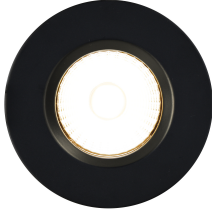

# FREMONT 3-KIT IP65 2700K | DOWNLIGHT | BLACK nordlux®

2310036003

Voltage (V): 220-240 Volt  
IP degree: IP65  
Class (Class 1, Class 2, Class 3):  
Class 2 (Double isolated)  
Bulb base: LED Module  
Dimmerable: True  
Parallel connection: True

Primary material: Metal  
Secondary material: Plastic  
Colour: Black

Height (cm): 5.4  
Built In Spot Diameter (cm): 8.5  
Built In Width (cm): 17.2  
Mount directly into insulation:  
False

EAN: 5704924015236  
TUN: 2319298  
Item Number: 2310036003  
Pcs Per Master Carton: 3

- Stepless dimming via a wall-mounted dimmer switch
- Suitable for the bathroom (IP65)
- Parallel connection possible
- 5-year LED guarantee

Fremont is a recessed LED spotlight with dimmable LEDs that can be tilted for a directional light.

Fremont has a long lifespan of 20,000 hours and emits a pleasant warm white light (2700 kelvin).

The high protection rating (IP65) means the spotlight is suitable for the bathroom.